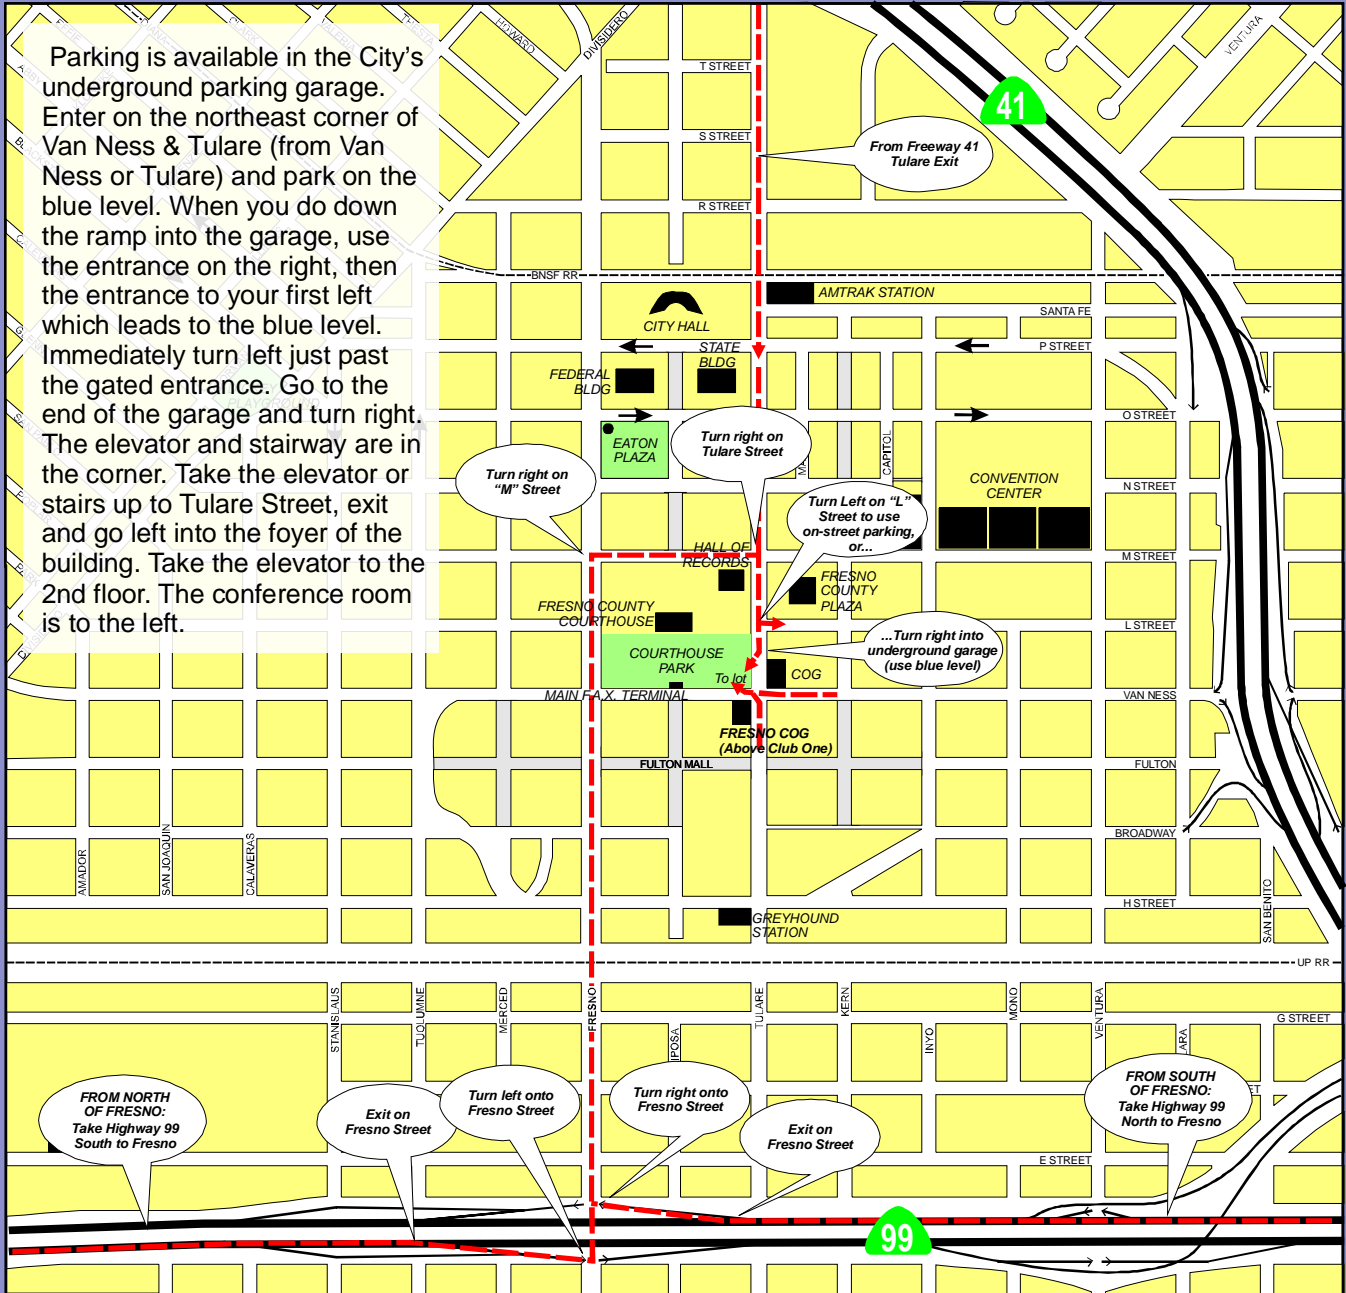

Council of Fresno County Governments

2035 Tulare Street, Suite 201, Fresno, California

Parking is available in the City's underground parking garage. Enter on the northeast corner of Van Ness & Tulare (from Van Ness or Tulare) and park on the blue level. When you do down the ramp into the garage, use the entrance on the right, then the entrance to your first left which leads to the blue level. Immediately turn left just past the gated entrance. Go to the end of the garage and turn right. The elevator and stairway are in the corner. Take the elevator or stairs up to Tulare Street, exit and go left into the foyer of the building. Take the elevator to the 2nd floor. The conference room is to the left.

LEGEND

Park

← One-way Traffic

Major Public Building

▭ Pedestrian Mall

Not to Scale