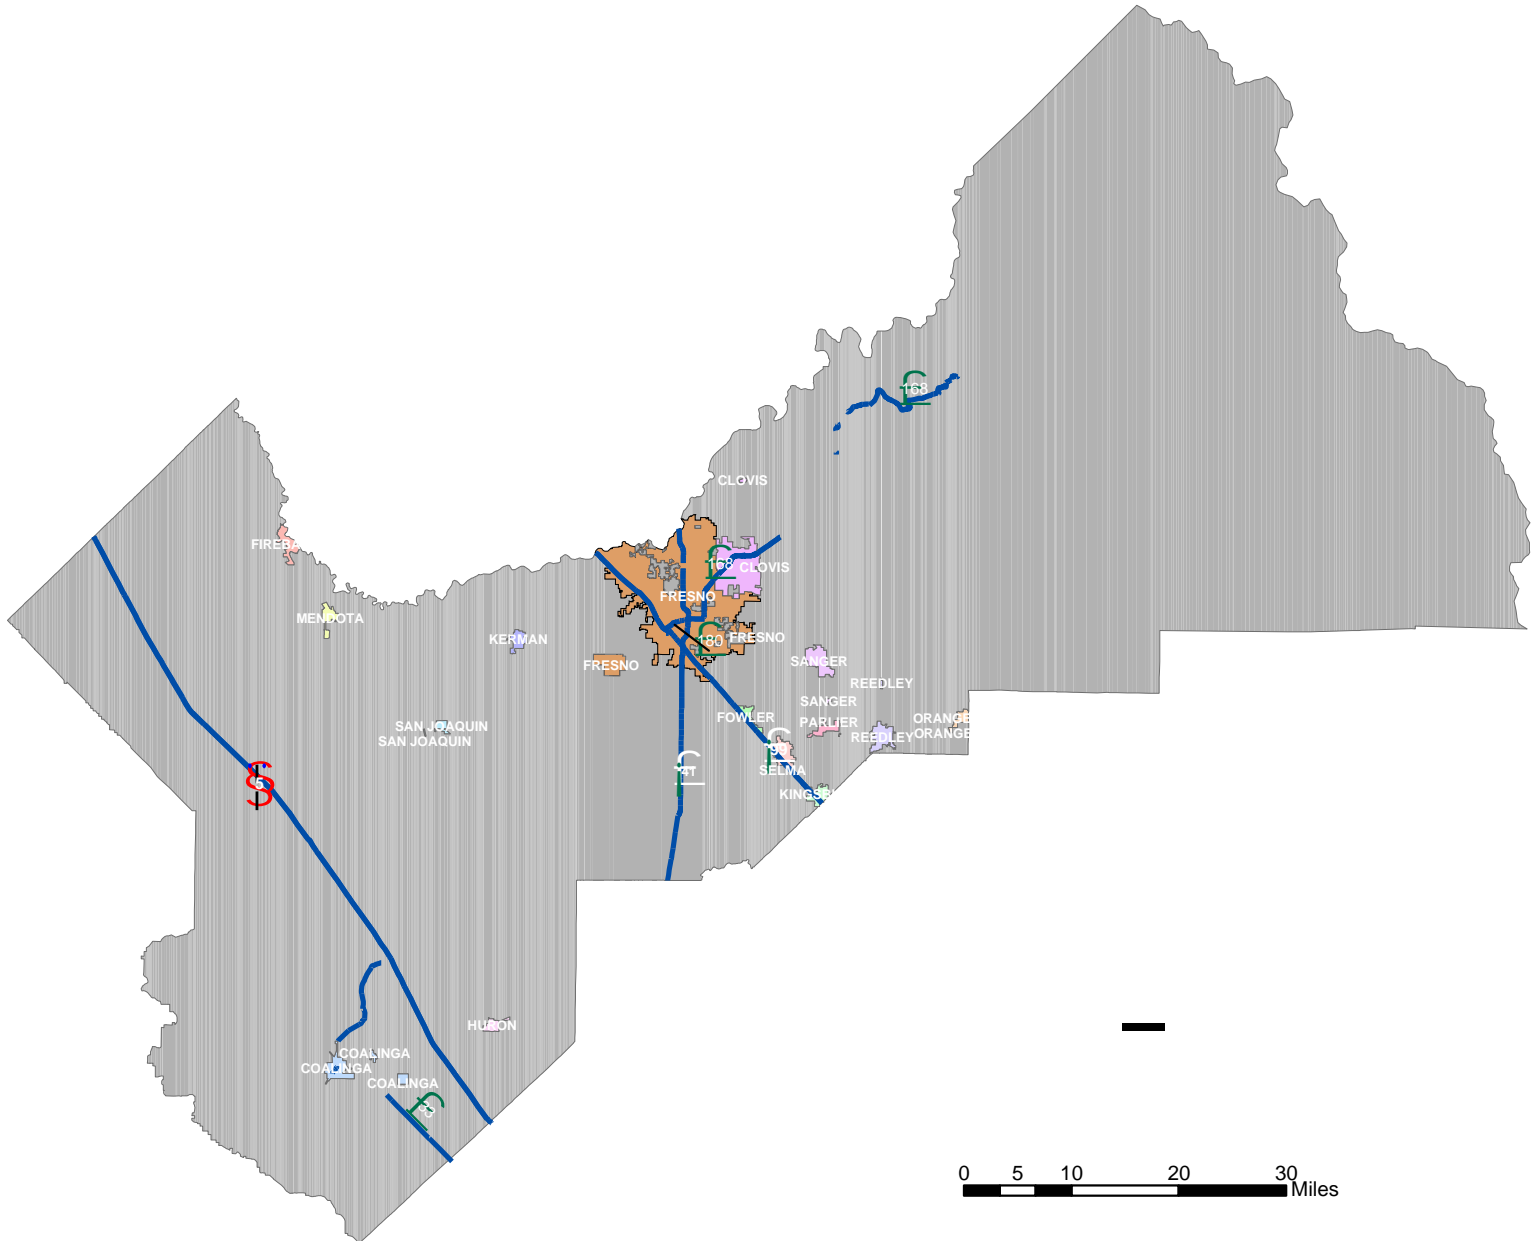

Cities & County Boundaries In Fresno County

Legend

- Major Highway
- NM_CITY**
- COUNTY
- CLOVIS
- COALINGA
- FIREBAUGH
- FOWLER
- FRESNO
- HURON
- KERMAN
- KINGSBURG
- MENDOTA
- ORANGE COVE
- PARLIER
- REEDLEY
- SAN JOAQUIN
- SANGER
- SELMA

0 5 10 20 30 Miles