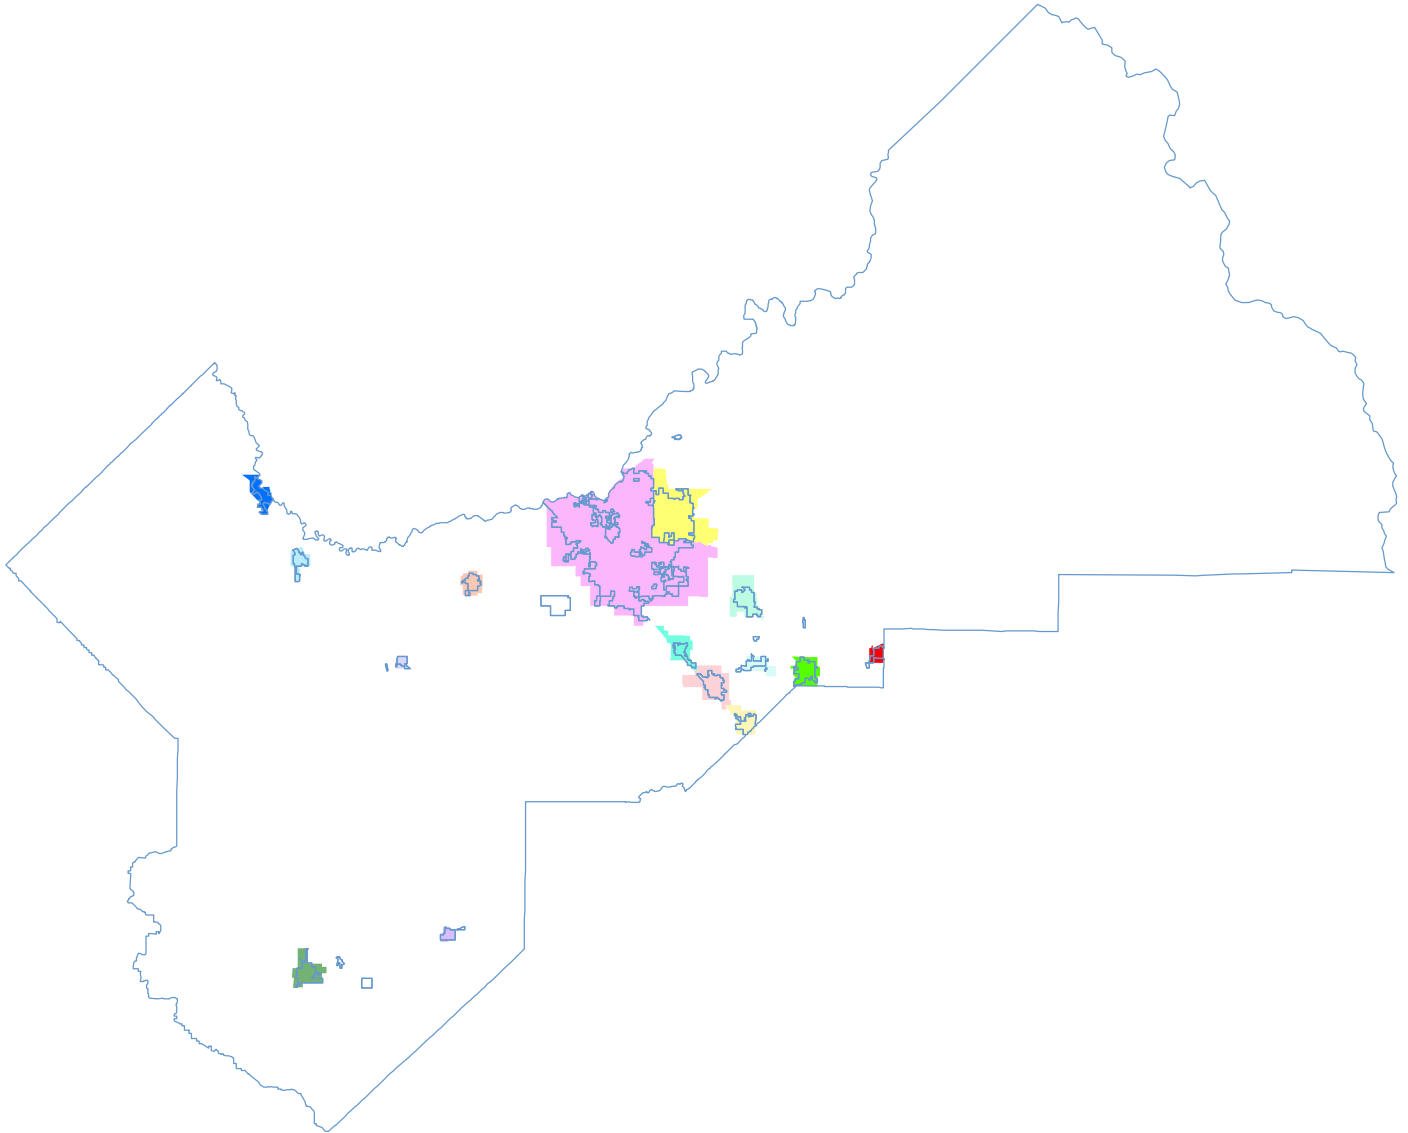

Fresno County Sphere of Influence

City_Spheres

 CLOVIS	 HURON	 PARLIER
 COALINGA	 KERMAN	 REEDLEY
 FIREBAUGH	 KINGSBURG	 SAN JOAQUIN
 FOWLER	 MENDOTA	 SANGER
 FRESNO	 ORANGE COVE	 SELMA

 Current City Boundaries