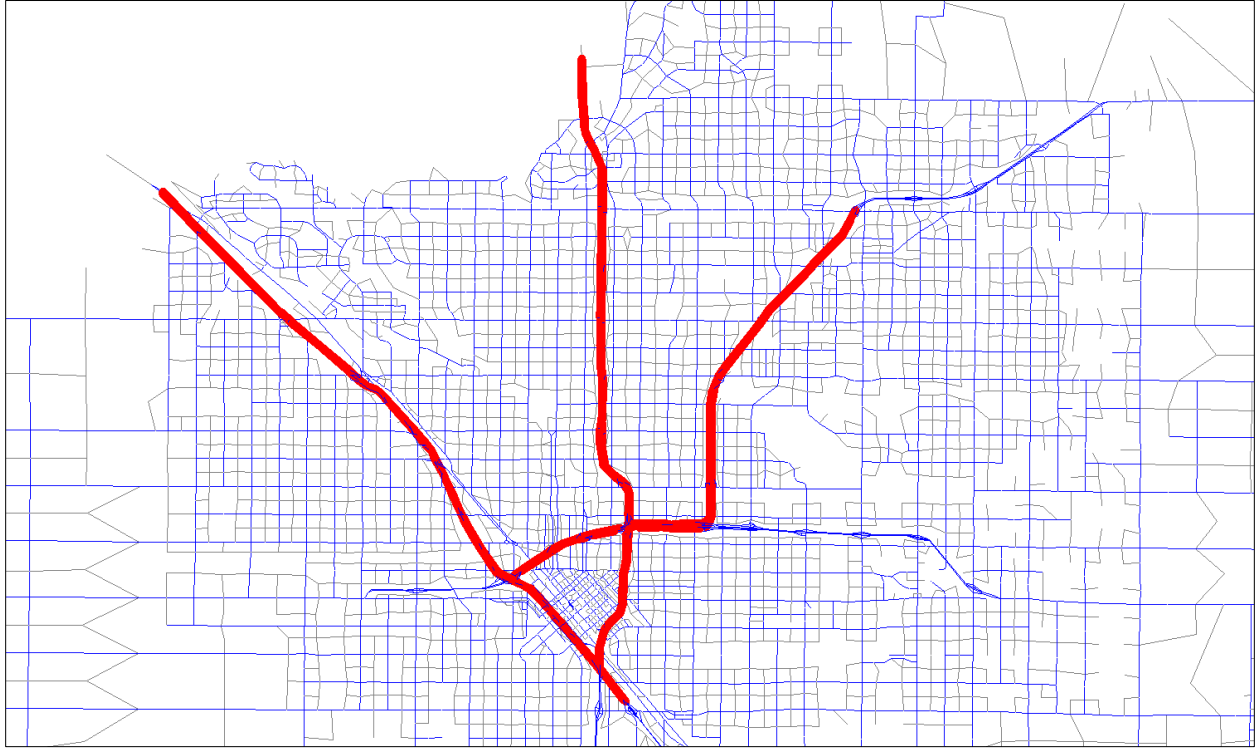

New Fresno CMP Network

Route	From	To	Length
SR 99	Madera/Fresno County Line	Jensen Avenue Interchange	13 miles
SR 41	SR 99 Interchange	Madera/Fresno County Line	11 miles
SR 168	SR 168/SR 180 Interchange	Herndon Avenue Interchange	7 miles
SR 180	SR 99/SR 180 Interchange	SR 168/SR 180 Interchange	4 miles
Total			35 miles