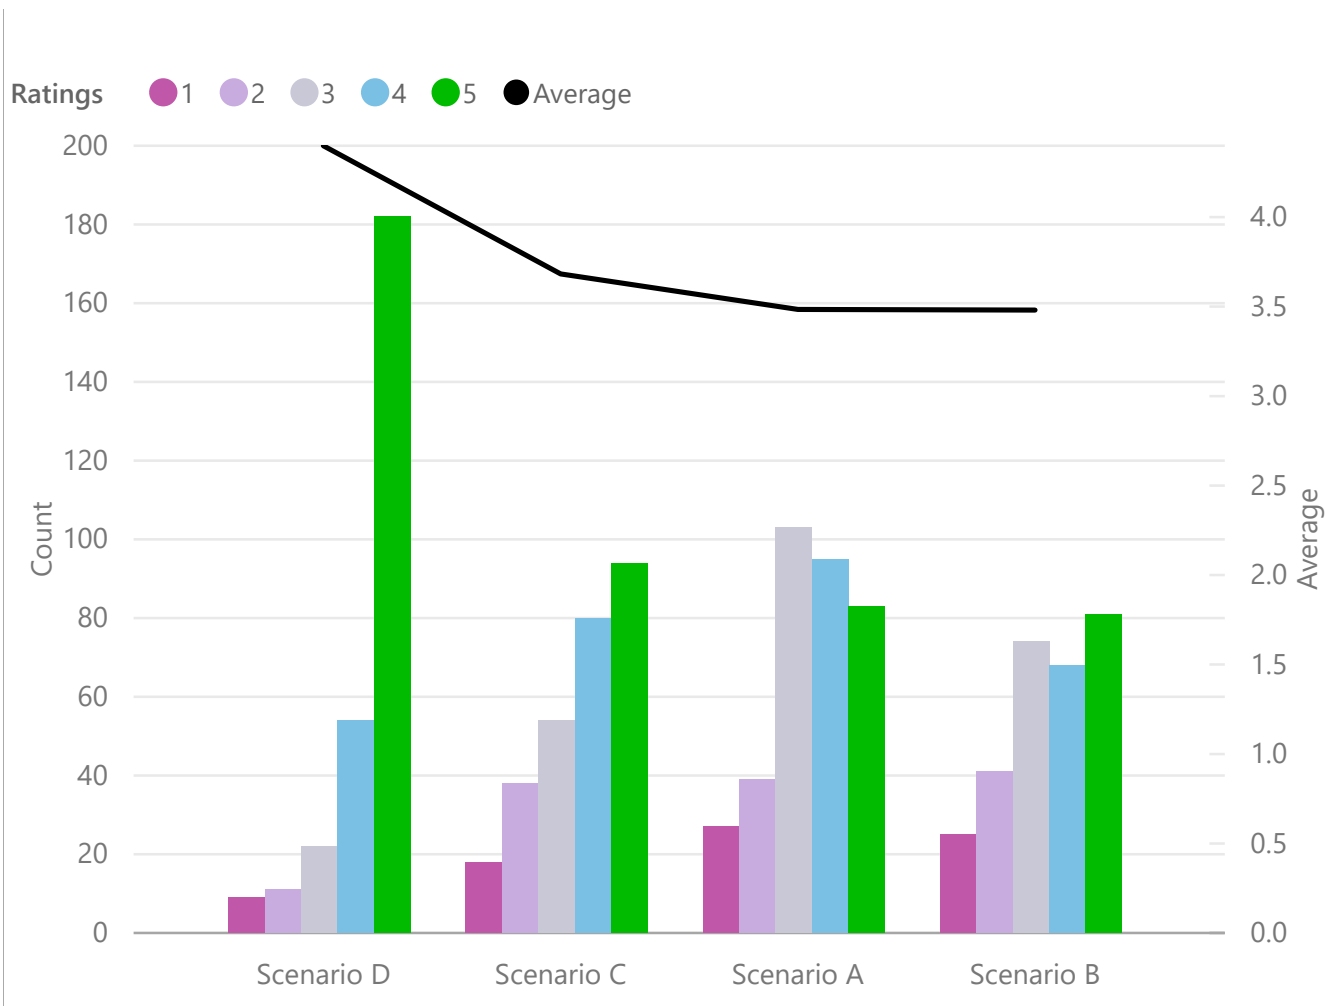

Fresno Council of Governments

SCS Scenario Outreach

May 09, 17 - Jun 27, 17

Screen 4

Rating distributions and averages.

Data points for this Screen:

Ratings: **1198**

Comments: **28**

Fresno Council of Governments | SCS Scenario Outreach

May 09, 17 - Jun 27, 17 | Screen 4

↓ Below: Each rating item, showing how many times each item was given each rating, sorted by average rating.

| Scenario B | | | | | | Scenario A | | | | | | Scenario C | | | | | | Scenario D | | | | | |
|-----------------------|-------|-------|-------|-------|--|-----------------------|-------|-------|-------|-------|--|-----------------------|-------|-------|-------|-------|--|-----------------------|------|------|-------|-------|--|
| 1 | 2 | 3 | 4 | 5 | | 1 | 2 | 3 | 4 | 5 | | 1 | 2 | 3 | 4 | 5 | | 1 | 2 | 3 | 4 | 5 | |
| 25 | 41 | 74 | 69 | 81 | | 27 | 39 | 103 | 96 | 83 | | 18 | 38 | 55 | 80 | 94 | | 9 | 11 | 22 | 55 | 182 | |
| (9%) | (14%) | (26%) | (24%) | (28%) | | (8%) | (11%) | (30%) | (28%) | (24%) | | (6%) | (13%) | (19%) | (28%) | (33%) | | (3%) | (4%) | (8%) | (20%) | (65%) | |
| Times rated: 290 | | | | | | Times rated: 348 | | | | | | Times rated: 285 | | | | | | Times rated: 279 | | | | | |
| Average rating: 3.483 | | | | | | Average rating: 3.486 | | | | | | Average rating: 3.681 | | | | | | Average rating: 4.398 | | | | | |