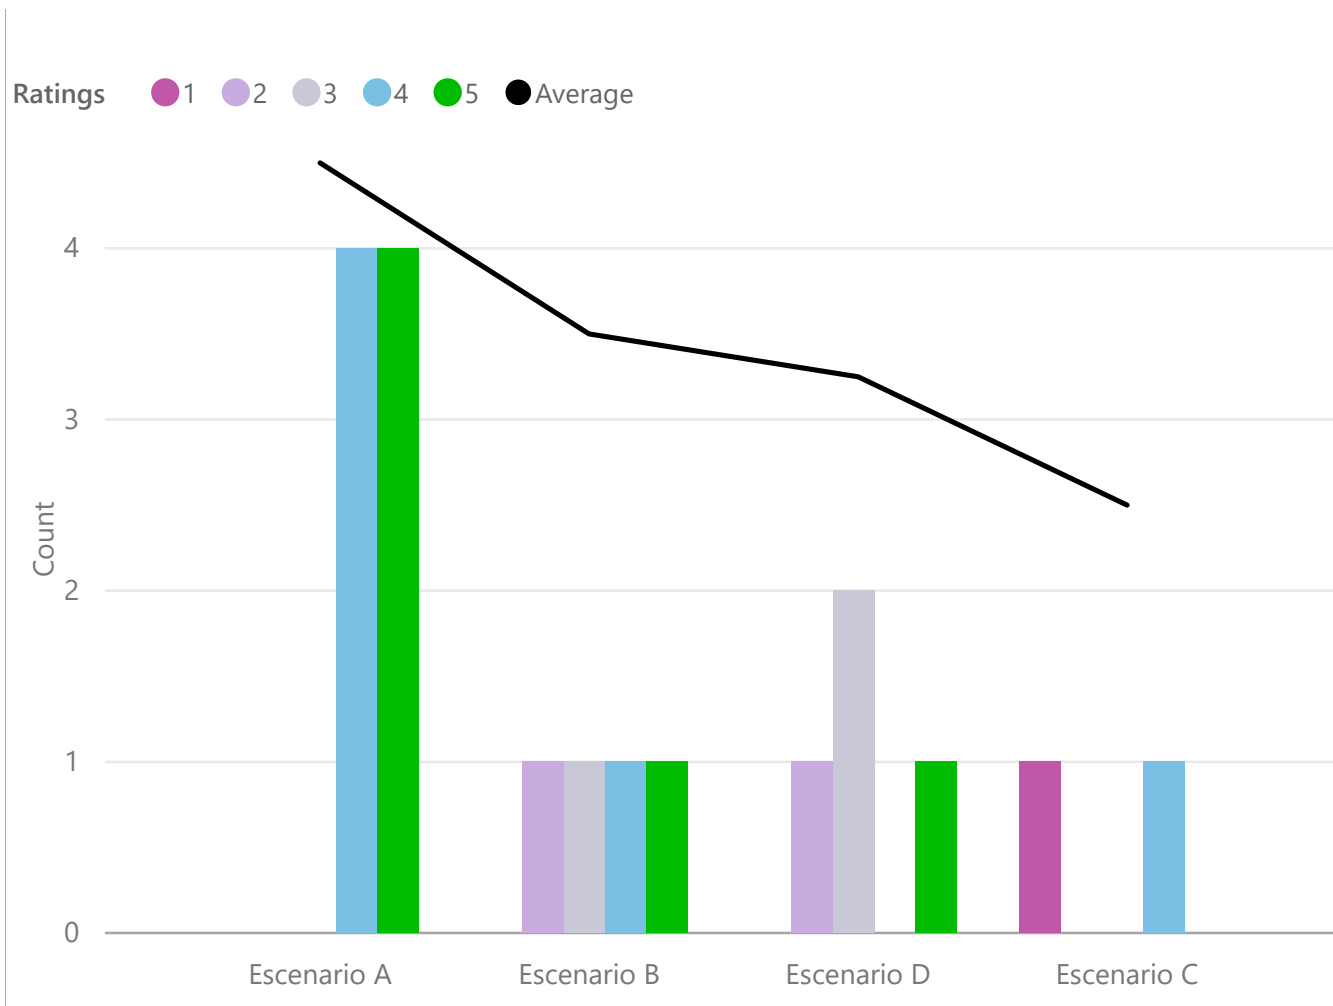

## Rating distributions and averages.

Data points for this Screen:

**Ratings: 18**

Fresno Council of Governments | SCS scenario outreach SPA

May 15, 17 - Jun 27, 17 | Screen 4

↓ Below: Each rating item, showing how many times each item was given each rating, sorted by average rating.

Escenario C						Escenario D						Escenario B						Escenario A					
1	2	3	4	5		1	2	3	4	5		1	2	3	4	5		1	2	3	4	5	
1	-	-	1	-		-	1	2	-	1		-	1	1	1	1		-	-	-	4	4	
(50%)	(0%)	(0%)	(50%)	(0%)		(0%)	(25%)	(50%)	(0%)	(25%)		(0%)	(25%)	(25%)	(25%)	(25%)		(0%)	(0%)	(0%)	(50%)	(50%)	
Times rated: 2						Times rated: 4						Times rated: 4						Times rated: 8					
Average rating: 2.500						Average rating: 3.250						Average rating: 3.500						Average rating: 4.500					