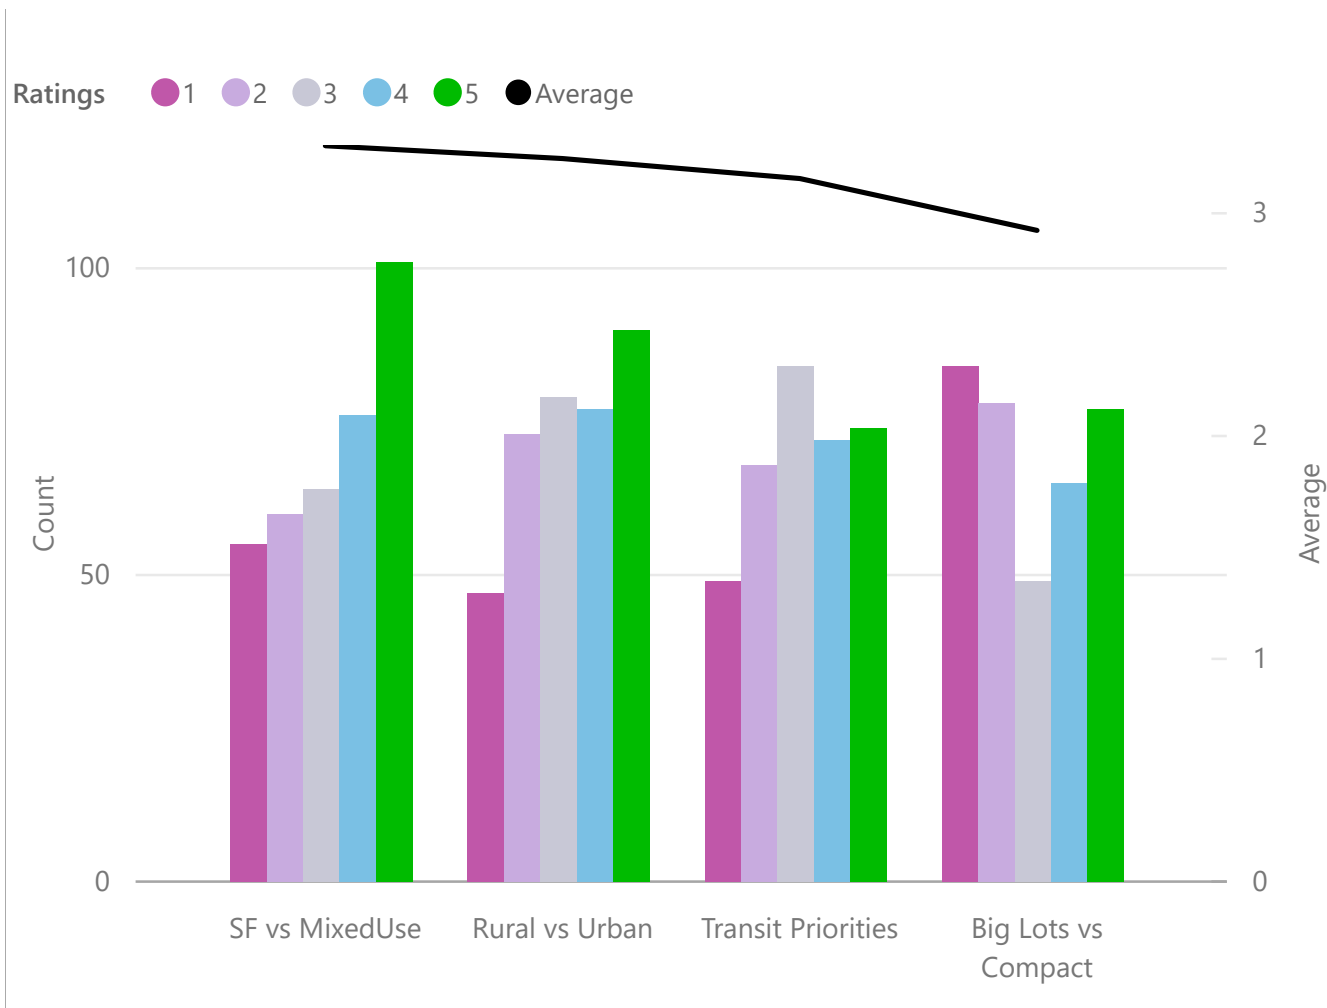

# SCS Scenario Outreach

May 09, 17 - Jun 27, 17

Screen 3

## Rating distributions and averages.

Data points for this Screen:

Ratings: **1422**      Comments: **30**

Fresno Council of Governments | SCS Scenario Outreach

May 09, 17 - Jun 27, 17 | Screen 3

↓ Below: Each rating item, showing how many times each item was given each rating, sorted by average rating.

Big Lots vs Compact	Transit Priorities	Rural vs Urban	SF vs MixedUse
1 2 3 4 5	1 2 3 4 5	1 2 3 4 5	1 2 3 4 5
84 78 50 65 77 (24%) (22%) (14%) (18%) (22%)	49 68 85 72 74 (14%) (20%) (24%) (21%) (21%)	47 73 79 78 90 (13%) (20%) (22%) (21%) (25%)	55 60 64 77 101 (15%) (17%) (18%) (22%) (28%)
Times rated: 354 Average rating: 2.924	Times rated: 348 Average rating: 3.155	Times rated: 367 Average rating: 3.248	Times rated: 357 Average rating: 3.305